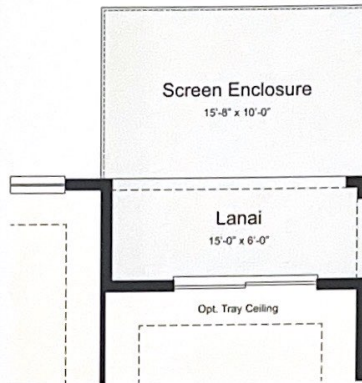

Salina 2 BED, 2 BATH, 2 CAR GARAGE, ONE-STORY – 1,364 SQ. FT.

ELEVATION B

Salina 2 BED, 2 BATH, 2 CAR GARAGE, ONE-STORY – 1,364 SQ. FT.

Borchini Realty
www.BorchiniRealty.com
sborchini@gmail.com
407 791-1789

Optional 15'8" x 10'0" Screen Enclosure

Living.....	1,364 sq.ft.
2 Car Garage.....	389 sq.ft.
Lanai.....	90 sq.ft.
Entry.....	80 sq.ft.
<u>Total Area</u>	<u>1,923 sq.ft.</u>

OPTIONS

Borchini Realty
www.BorchiniRealty.com
sborchini@gmail.com
407 791-1789

ELEVATION A

ELEVATION B

ELEVATION C

ELEVATION D