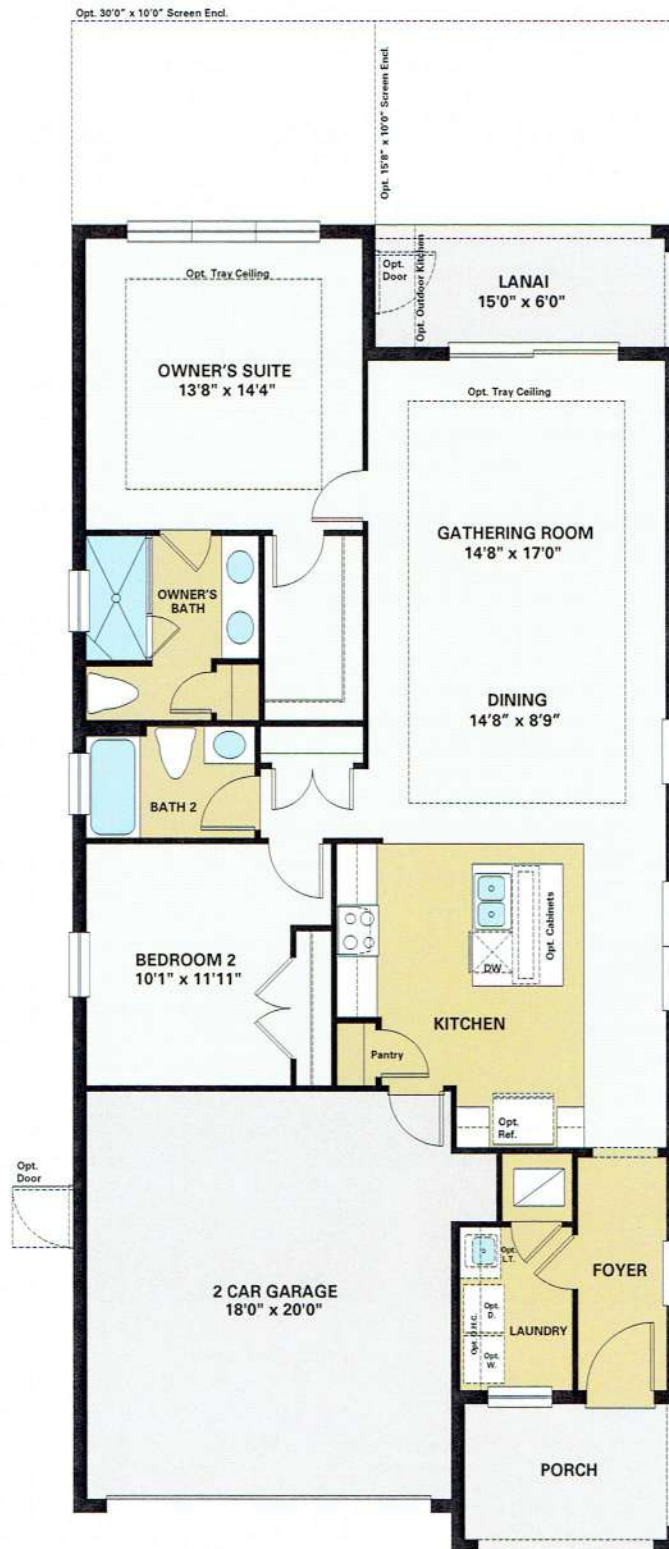

Salina 2 BED, 2 BATH, 2 CAR GARAGE, ONE-STORY – 1,364 SQ. FT.

ELEVATION B

Salina 2 BED, 2 BATH, 2 CAR GARAGE, ONE-STORY – 1,364 SQ. FT.

Borchini Realty
www.BorchiniRealty.com
sborchini@gmail.com
407 791-1789

Optional 15'8" x 10'0" Screen Enclosure

Living.....	1,364 sq.ft.
2 Car Garage.....	389 sq.ft.
Lanai.....	90 sq.ft.
Entry.....	80 sq.ft.
<u>Total Area</u>	<u>1,923 sq.ft.</u>

OPTIONS

Borchini Realty
www.BorchiniRealty.com
sborchini@gmail.com
407 791-1789

ELEVATION A

ELEVATION B

ELEVATION C

ELEVATION D