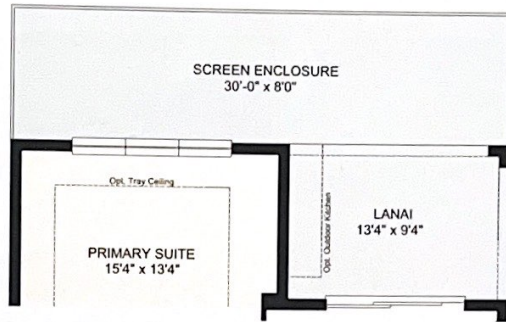

**Magari** 2 BED, 2 BATH, STUDY, 2 CAR GARAGE, ONE-STORY – 1,723 SQ. FT.

ELEVATION B

**Magari 2 BED, 2 BATH, STUDY, 2 CAR GARAGE, ONE-STORY – 1,723 SQ. FT.**

**Borchini Realty**  
[www.BorchiniRealty.com](http://www.BorchiniRealty.com)  
[sborchini@gmail.com](mailto:sborchini@gmail.com)  
407 791-1789

Optional Large Screen Enclosure

Optional Bedroom 3  
ILO Study

Optional Outdoor Kitchen  
w/ Hood

Optional 13'-6" X 8'-0" Screen Enclosure

OPTIONS

Living.....	1,723 sq.ft.
2 Car Garage.....	397 sq.ft.
Lanai .....	124 sq.ft.
Entry.....	.56 sq.ft.
<b>Total Area .....</b>	<b>2,300 sq.ft.</b>