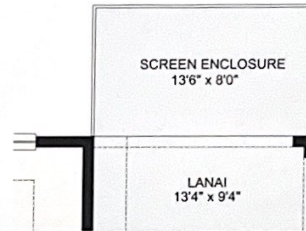

**Magari** 2 BED, 2 BATH, STUDY, 2 CAR GARAGE, ONE-STORY – 1,723 SQ. FT.

ELEVATION B

**Magari 2 BED, 2 BATH, STUDY, 2 CAR GARAGE, ONE-STORY – 1,723 SQ. FT.**

**Borchini Realty**  
[www.BorchiniRealty.com](http://www.BorchiniRealty.com)  
[sborchini@gmail.com](mailto:sborchini@gmail.com)  
407 791-1789

Optional Large Screen Enclosure

Optional Bedroom 3  
ILO Study

Optional Outdoor Kitchen  
w/ Hood

Optional 13'-6" X 8'-0" Screen Enclosure

OPTIONS

Living.....	1,723 sq.ft.
2 Car Garage.....	397 sq.ft.
Lanai .....	124 sq.ft.
Entry.....	.56 sq.ft.
<b>Total Area .....</b>	<b>2,300 sq.ft.</b>