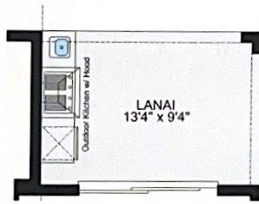

**Magari** 2 BED, 2 BATH, STUDY, 2 CAR GARAGE, ONE-STORY – 1,723 SQ. FT.

ELEVATION B

**Magari 2 BED, 2 BATH, STUDY, 2 CAR GARAGE, ONE-STORY – 1,723 SQ. FT.**

**Borchini Realty**  
[www.BorchiniRealty.com](http://www.BorchiniRealty.com)  
[sborchini@gmail.com](mailto:sborchini@gmail.com)  
407 791-1789

Optional Large Screen Enclosure

Optional Bedroom 3  
ILO Study

Optional Outdoor Kitchen  
w/ Hood

Optional 13'-6" X 8'-0" Screen Enclosure

OPTIONS

Living.....	1,723 sq.ft.
2 Car Garage.....	397 sq.ft.
Lanai .....	124 sq.ft.
Entry.....	.56 sq.ft.
<b>Total Area .....</b>	<b>2,300 sq.ft.</b>