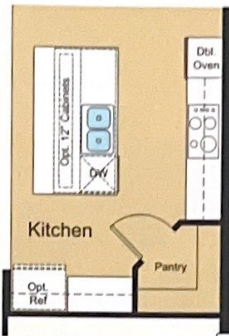

SOLIVITA®

Borchini Realty
www.BorchiniRealty.com
sborchini@gmail.com
407 791-1789

inspired by you®

Letizia 4 BED, 3 BATH, 2 CAR GARAGE, ONE-STORY – 2,393 SQ. FT.

ELEVATION B

AN INSPIRED LIVING
EXPERIENCE FROM

TaylorMorrison.

Letizia 4 BED, 3 BATH, 2 CAR GARAGE, ONE-STORY – 2,393 SQ. FT.

Borchini Realty
www.BorchiniRealty.com
sborchini@gmail.com
407 791-1789

Optional Outdoor Kitchen w/ Hood

Not Available with Pocket SGD Gathering Room

Optional Gourmet Kitchen

Optional Study ILO Flex

Optional Cart Garage ILO Flex

Optional Bedroom 5 ILO Flex

OPTIONS

Living	2,465 sq.ft.
Garage	430 sq.ft.
Lanai	183 sq.ft.
Entry w/ Pad	89 sq.ft.
Total Sq. Ft.	3,167 sq.ft.