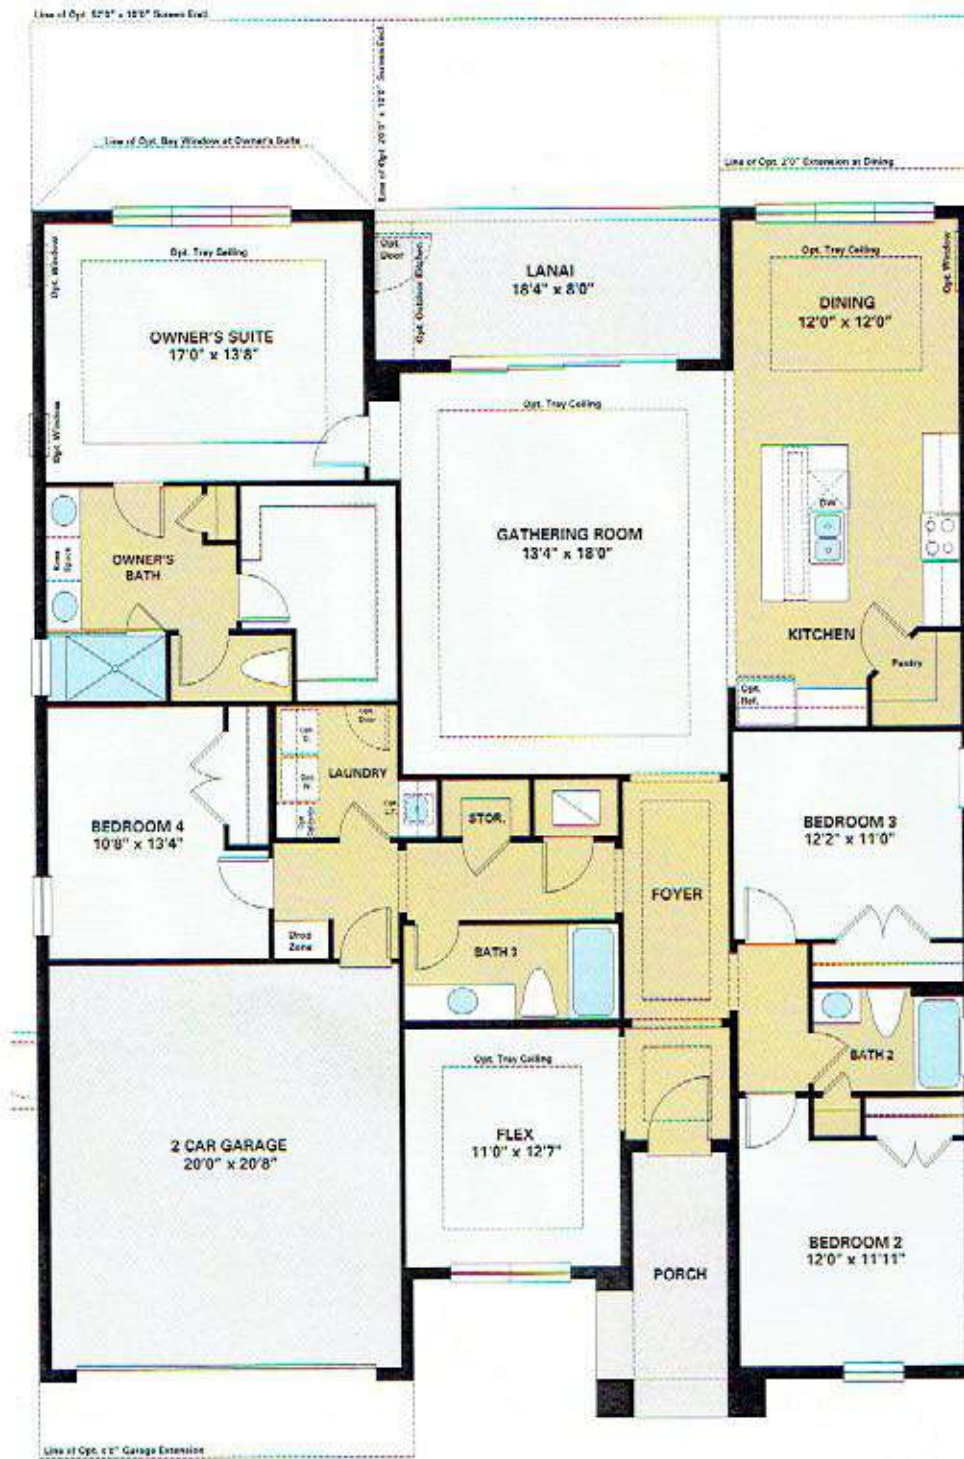

SOLIVITA®

Borchini Realty
www.BorchiniRealty.com
sborchini@gmail.com
407 791-1789

inspired by you®

Letizia 4 BED, 3 BATH, 2 CAR GARAGE, ONE-STORY – 2,393 SQ. FT.

ELEVATION B

AN INSPIRED LIVING
EXPERIENCE FROM

TaylorMorrison.

Letizia 4 BED, 3 BATH, 2 CAR GARAGE, ONE-STORY – 2,393 SQ. FT.

Borchini Realty
www.BorchiniRealty.com
sborchini@gmail.com
407 791-1789

Optional Outdoor Kitchen w/ Hood

Not Available with Pocket SGD Gathering Room

Optional Gourmet Kitchen

Optional Study ILO Flex

Optional Cart Garage ILO Flex

Optional Bedroom 5 ILO Flex

OPTIONS

Living	2,465 sq.ft.
Garage	430 sq.ft.
Lanai	183 sq.ft.
Entry w/ Pad	89 sq.ft.
Total Sq. Ft.	3,167 sq.ft.

ELEVATION A

ELEVATION B

ELEVATION C

ELEVATION D