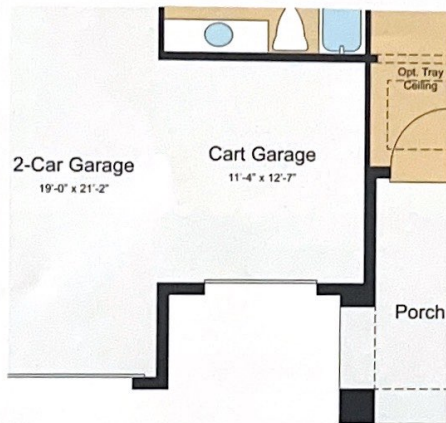

SOLIVITA®

Borchini Realty
www.BorchiniRealty.com
sborchini@gmail.com
407 791-1789

inspired by you®

Letizia 4 BED, 3 BATH, 2 CAR GARAGE, ONE-STORY – 2,393 SQ. FT.

ELEVATION B

AN INSPIRED LIVING
EXPERIENCE FROM

TaylorMorrison.

Letizia 4 BED, 3 BATH, 2 CAR GARAGE, ONE-STORY – 2,393 SQ. FT.

Borchini Realty
www.BorchiniRealty.com
sborchini@gmail.com
407 791-1789

Optional Outdoor Kitchen w/ Hood

Not Available with Pocket SGD Gathering Room

Optional Gourmet Kitchen

Optional Study ILO Flex

Optional Cart Garage ILO Flex

Optional Bedroom 5 ILO Flex

OPTIONS

Living	2,465 sq.ft.
Garage	430 sq.ft.
Lanai	183 sq.ft.
Entry w/ Pad	89 sq.ft.
Total Sq. Ft.	3,167 sq.ft.