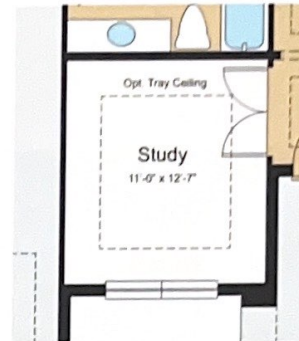

SOLIVITA®

Borchini Realty
www.BorchiniRealty.com
sborchini@gmail.com
407 791-1789

inspired by you®

Letizia 4 BED, 3 BATH, 2 CAR GARAGE, ONE-STORY – 2,393 SQ. FT.

ELEVATION B

AN INSPIRED LIVING
EXPERIENCE FROM

TaylorMorrison.

Letizia 4 BED, 3 BATH, 2 CAR GARAGE, ONE-STORY – 2,393 SQ. FT.

Borchini Realty
www.BorchiniRealty.com
sborchini@gmail.com
407 791-1789

Optional Outdoor Kitchen w/ Hood

Not Available with Pocket SGD Gathering Room

Optional Gourmet Kitchen

Optional Study ILO Flex

Optional Cart Garage ILO Flex

Optional Bedroom 5 ILO Flex

OPTIONS

Living	2,465 sq.ft.
Garage	430 sq.ft.
Lanai	183 sq.ft.
Entry w/ Pad	89 sq.ft.
Total Sq. Ft.	3,167 sq.ft.