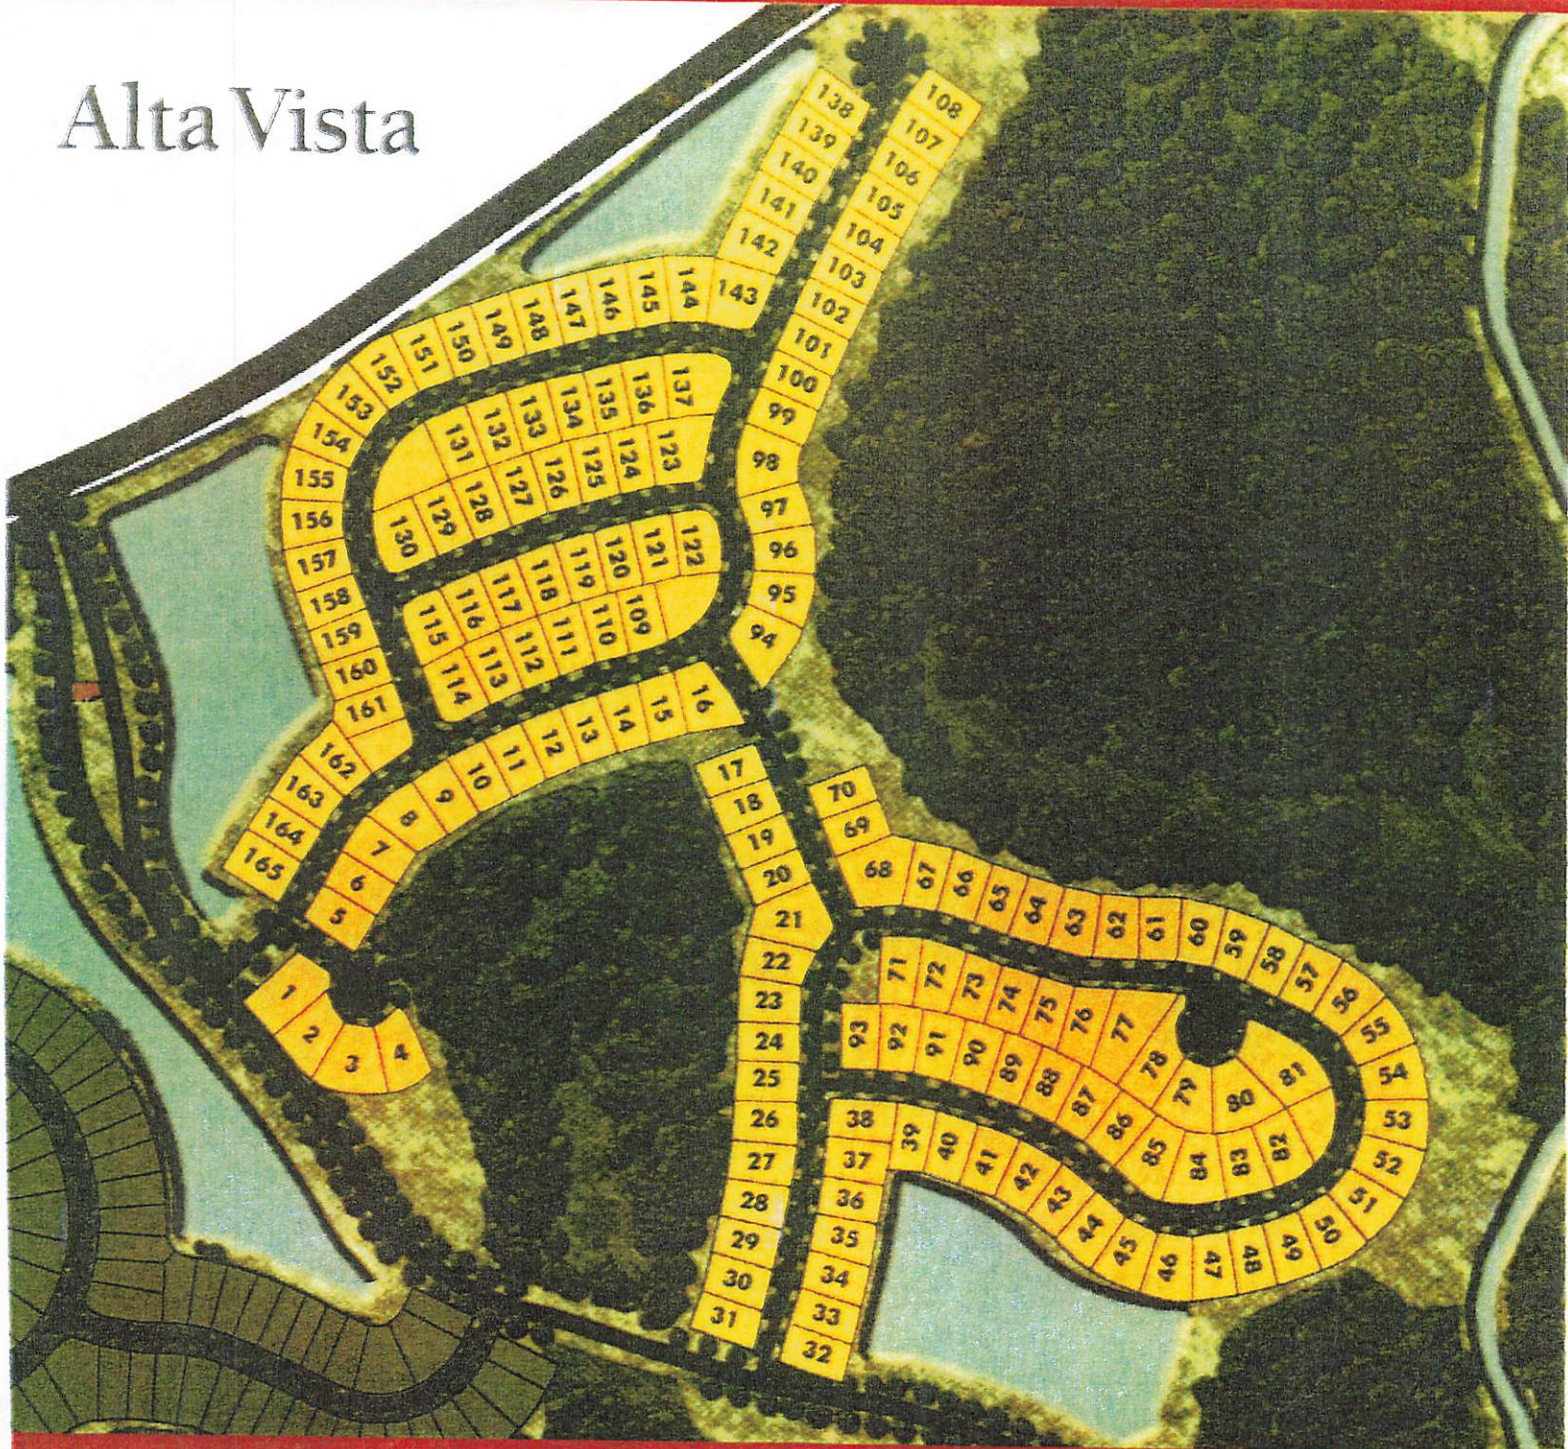

SOLIVITA™

ACTIVE ADULT LIVING IN KISSIMMEE, FLORIDA

WE'VE THOUGHT OF EVERYTHING.

Alta Vista

For more information, visit the Solivita New Homes Sales Center.
395 Village Drive, Kissimmee, Florida 34759

877-335-1543 • AVHomesInc.com

Pricing and availability subject to change without notice. Pursuant to the Fair Housing Act, this housing is intended for occupancy by at least one person 65 years of age or older per home, although the occupants of a limited number of the homes may be younger, but no one under 18 years of age may be in permanent residence. This material shall not constitute a valid offer in any state where prior registration is required or if void by law. Please review the full list of restrictions and disclosures at www.avhomesinc.com/terms-conditions. AV Homes™ and Solivita™ are exclusive trademarks and service marks of AV Homes Inc. © 2018 AV Homes, Inc. All rights reserved. Pricing and availability subject to change without notice. CBC#1260030 CBC#1254080 Map is conceptual, not to scale, for relative location purposes only and not a full description of the area.