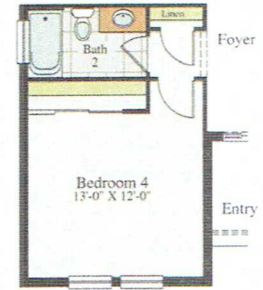

# PESARO

2,737 LIVING AREA SQ. FT. • 3,717 TOTAL SQ. FT. • 3 BEDS • STUDY • 3 BATHS • 3-CAR GARAGE

## FLOORPLAN

## FLOORPLAN OPTIONS

Opt. Bedroom 4 ILO Study

Opt. Decor Master Bath

Opt. Half Bath at Lanai

Opt. Atrium Door at Breakfast

For more information, visit the Solivita New Homes Sales Center.  
 395 Village Drive, Kissimmee, Florida 34759