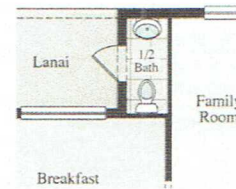

# PESARO

2,737 LIVING AREA SQ. FT. • 3,717 TOTAL SQ. FT. • 3 BEDS • STUDY • 3 BATHS • 3-CAR GARAGE

## FLOORPLAN

## FLOORPLAN OPTIONS

Opt. Bedroom 4 ILO Study

Opt. Decor Master Bath

Opt. Half Bath at Lanai

Opt. Atrium Door at Breakfast

For more information, visit the Solivita New Homes Sales Center.  
 395 Village Drive, Kissimmee, Florida 34759