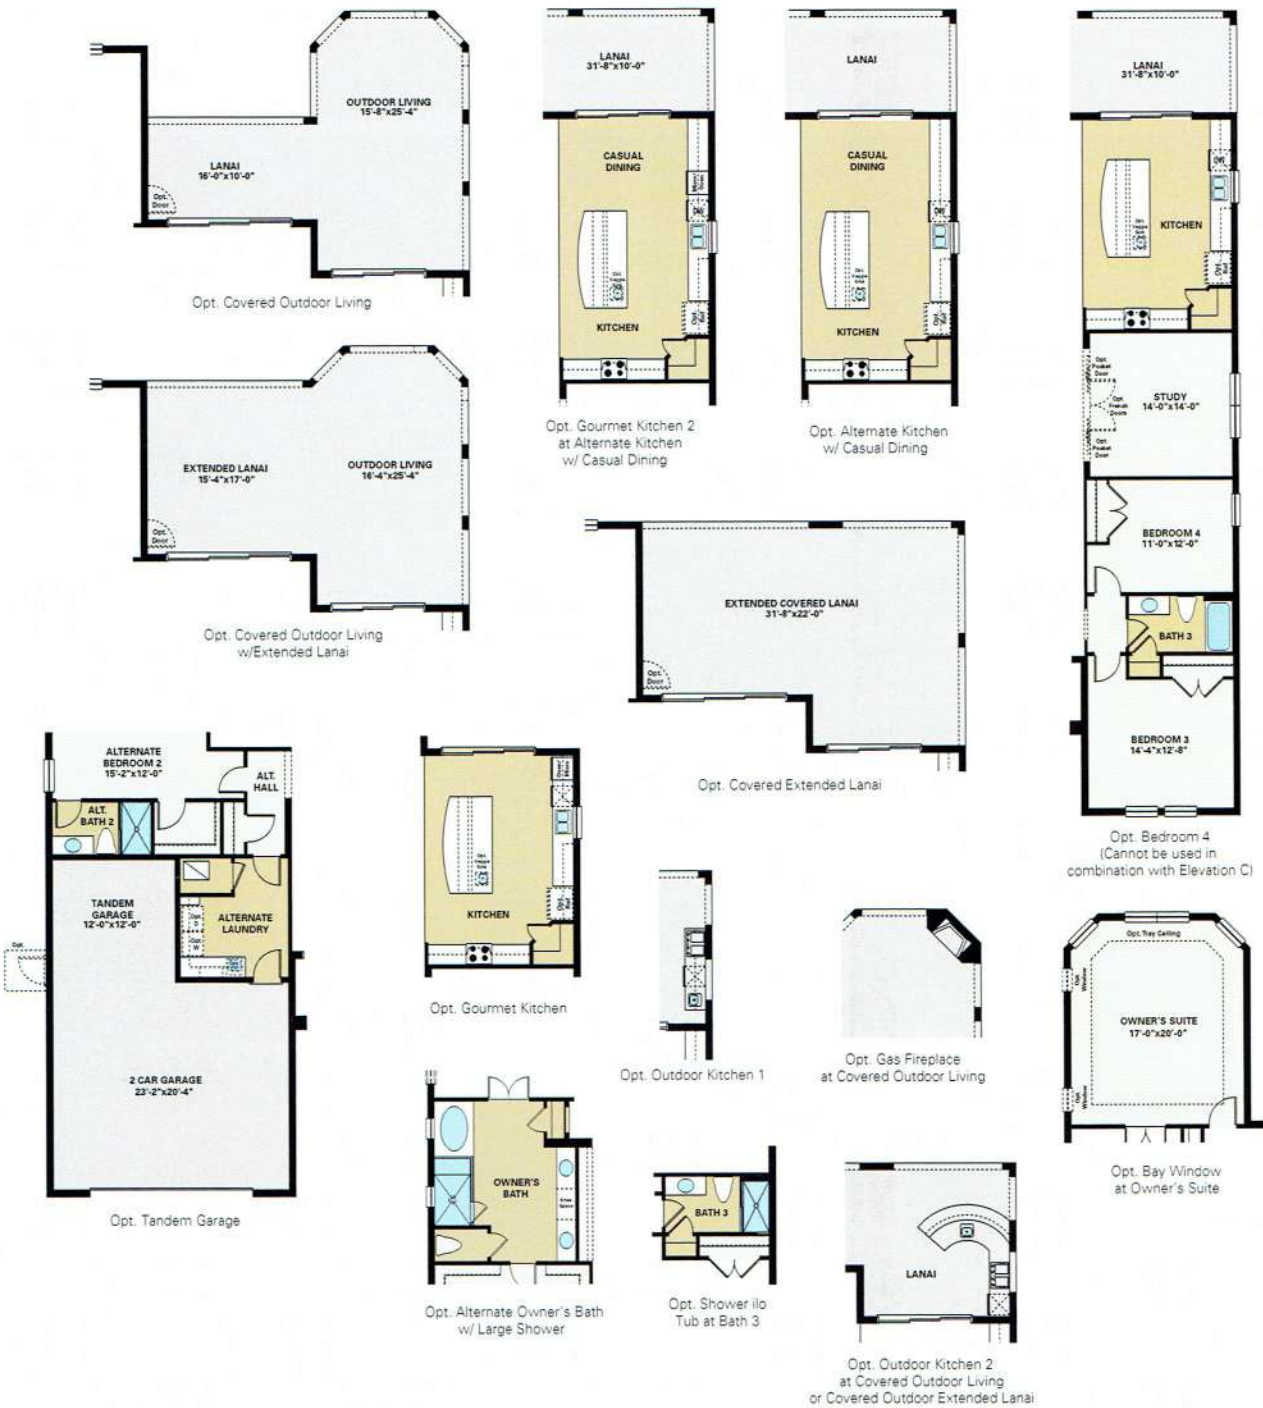

SOLIVITA®

Borchini Realty
www.BorchiniRealty.com
sborchini@gmail.com
407 791-1789

inspired by you®

Pallazio 3 BED, 3 BATH, STUDY, 2 CAR GARAGE, ONE-STORY – 2,929 SQ. FT.

ELEVATION B

AN INSPIRED LIVING
EXPERIENCE FROM

TaylorMorrison.

Pallazio 3 BED, 3 BATH, STUDY, 2 CAR GARAGE, ONE-STORY – 2,929 SQ. FT.

Borchini Realty
www.BorchiniRealty.com
sborchini@gmail.com
407 791-1789

Living	2,929 sq.ft.
Garage	503 sq.ft.
Lanai	392 sq.ft.
Entry	69 sq.ft.
<hr/>	
Total Sq. Ft.	3,893 sq.ft.

ELEVATION A

ELEVATION B

ELEVATION C

ELEVATION D

ELEVATION E