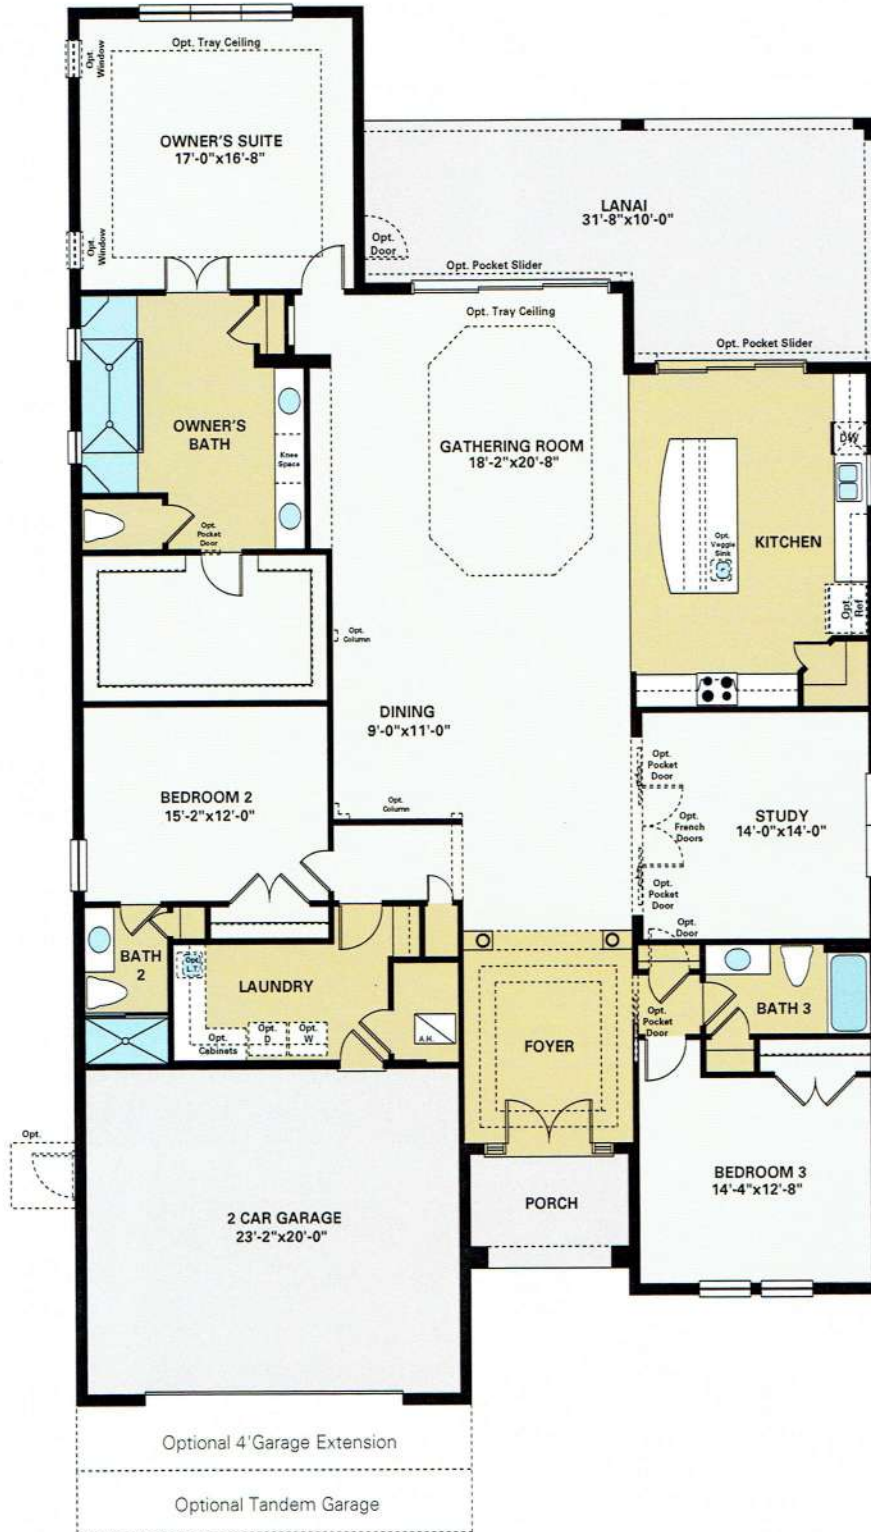

SOLIVITA®

Borchini Realty
www.BorchiniRealty.com
sborchini@gmail.com
407 791-1789

inspired by you®

Pallazio 3 BED, 3 BATH, STUDY, 2 CAR GARAGE, ONE-STORY – 2,929 SQ. FT.

ELEVATION B

AN INSPIRED LIVING
EXPERIENCE FROM

TaylorMorrison.

Pallazio 3 BED, 3 BATH, STUDY, 2 CAR GARAGE, ONE-STORY – 2,929 SQ. FT.

Borchini Realty
www.BorchiniRealty.com
sborchini@gmail.com
407 791-1789

Living	2,929 sq.ft.
Garage	503 sq.ft.
Lanai	392 sq.ft.
Entry	69 sq.ft.
<hr/>	
Total Sq. Ft.	3,893 sq.ft.

ELEVATION A

ELEVATION B

ELEVATION C

ELEVATION D

ELEVATION E