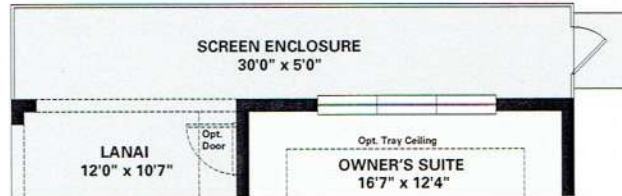

SOLIVITA[®]

Borchini Realty
www.BorchiniRealty.com
sborchini@gmail.com
407 791-1789

inspired by you[®]

Allora 2 BED, 2 BATH, 2 CAR GARAGE, ONE-STORY – 1,655 SQ. FT.

ELEVATION B

AN INSPIRED LIVING
EXPERIENCE FROM

TaylorMorrison.

Allora 2 BED, 2 BATH, 2 CAR GARAGE, ONE-STORY – 1,655 SQ. FT.

Borchini Realty
www.BorchiniRealty.com
sborchini@gmail.com
407 791-1789

Optional 30'0" X 5'0" Screened Enclosure

Optional Outdoor Kitchen

Optional Study ILO Flex

Optional Shower ILO
 Tub at Bath 2

Optional Cart Garage

Living.....	1,655 sq.ft.
2 Car Garage.....	395 sq.ft.
Lanai.....	128 sq.ft.
Entry.....	48 sq.ft.
Total Area	2,226 sq.ft.

ELEVATION A