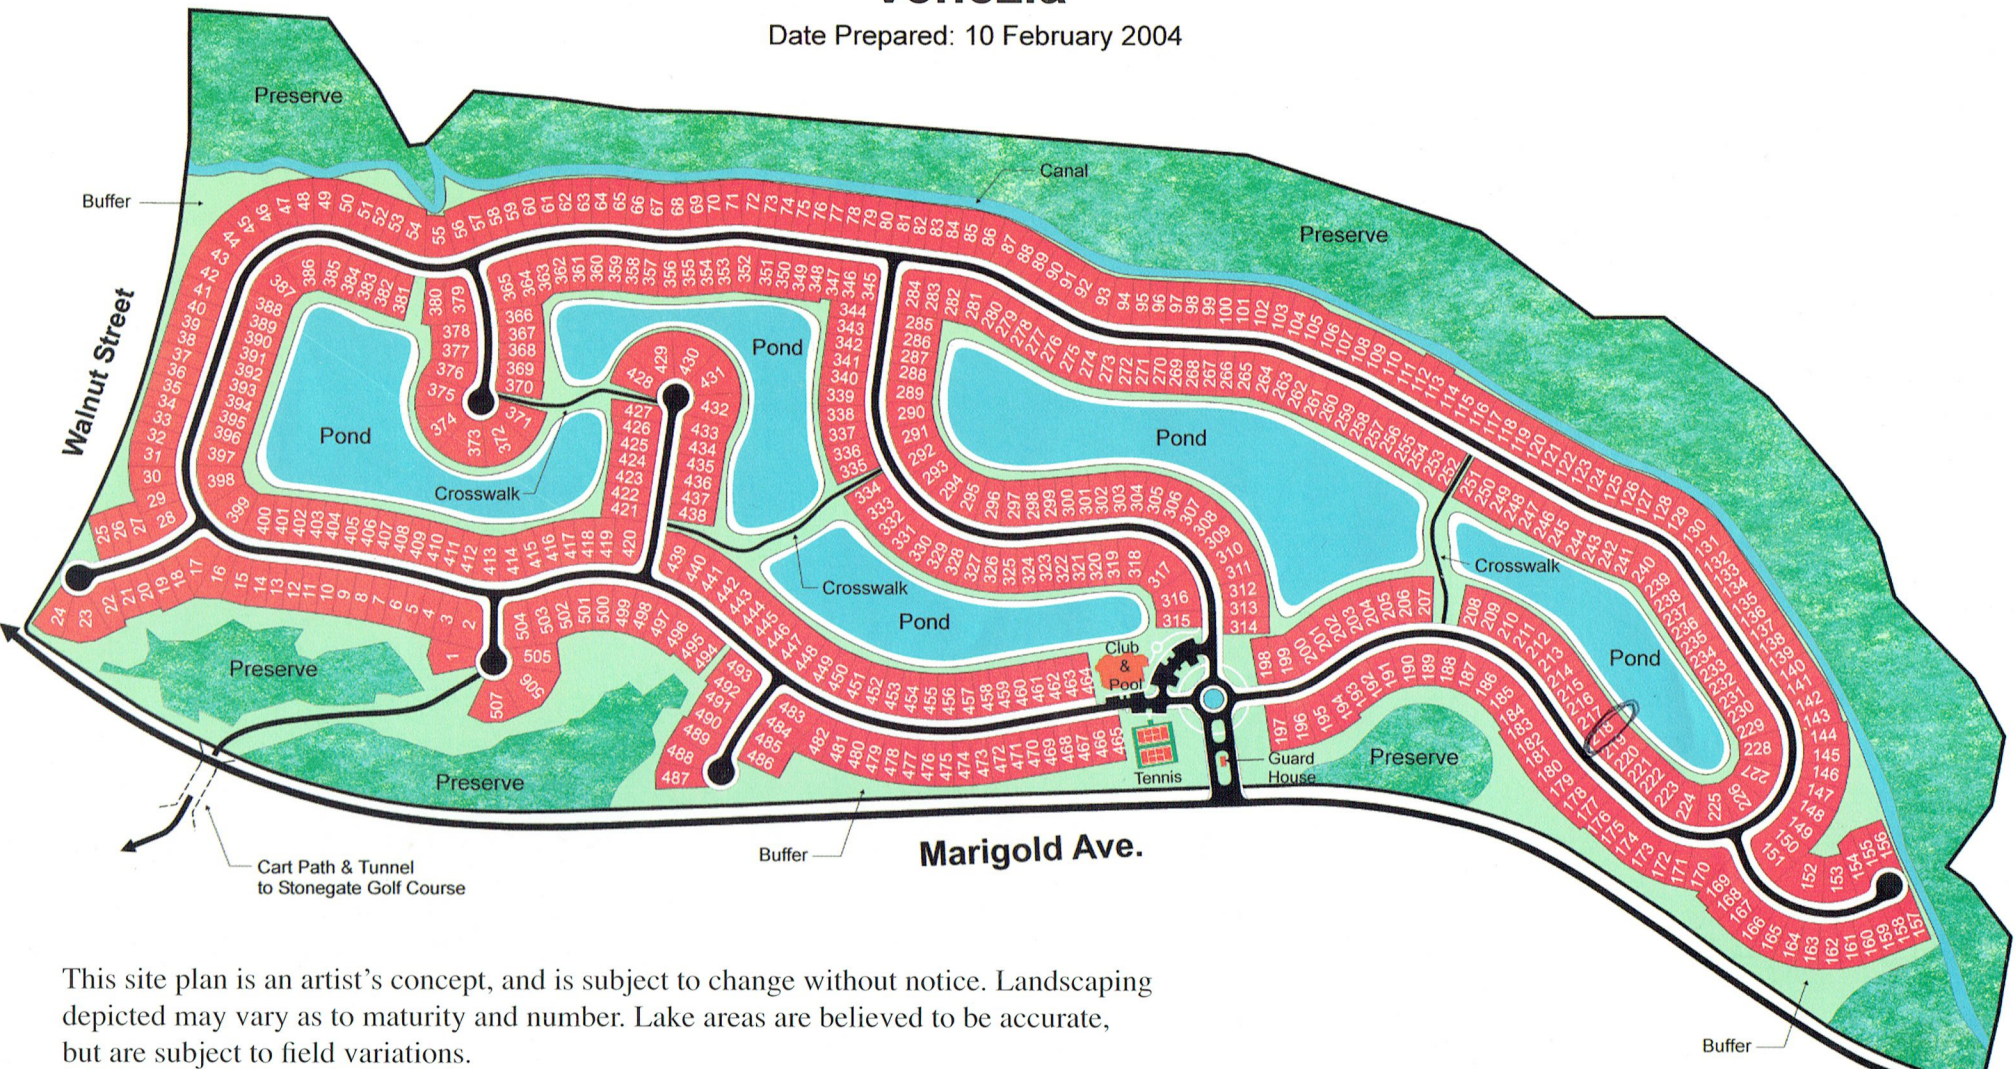

SOLIVITA

Phase III Venezia

Date Prepared: 10 February 2004

This site plan is an artist's concept, and is subject to change without notice. Landscaping depicted may vary as to maturity and number. Lake areas are believed to be accurate, but are subject to field variations.